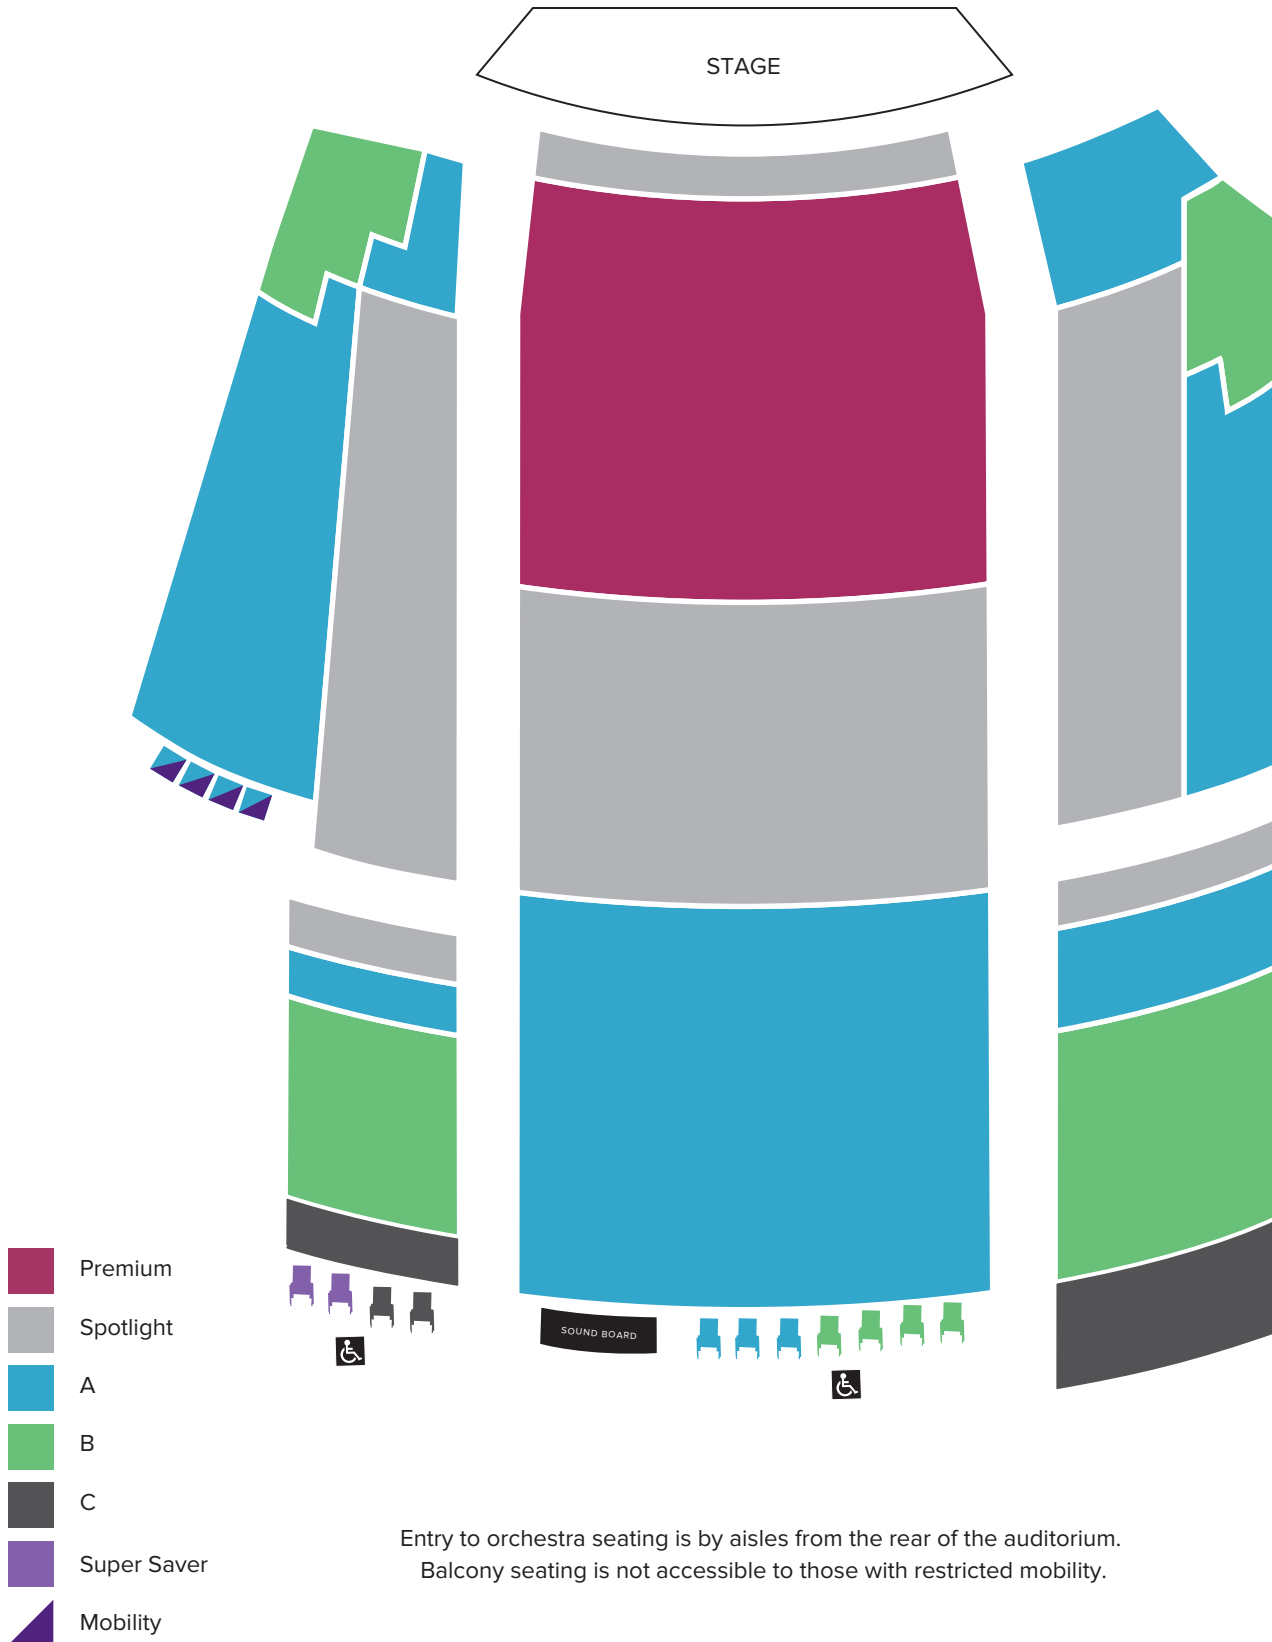

Entry to orchestra seating is by aisles from the rear of the auditorium.  
Balcony seating is not accessible to those with restricted mobility.

- Premium
- Spotlight
- A
- B
- C
- Super Saver

Entry to orchestra seating is by aisles from the rear of the auditorium.  
Balcony seating is not accessible to those with restricted mobility.