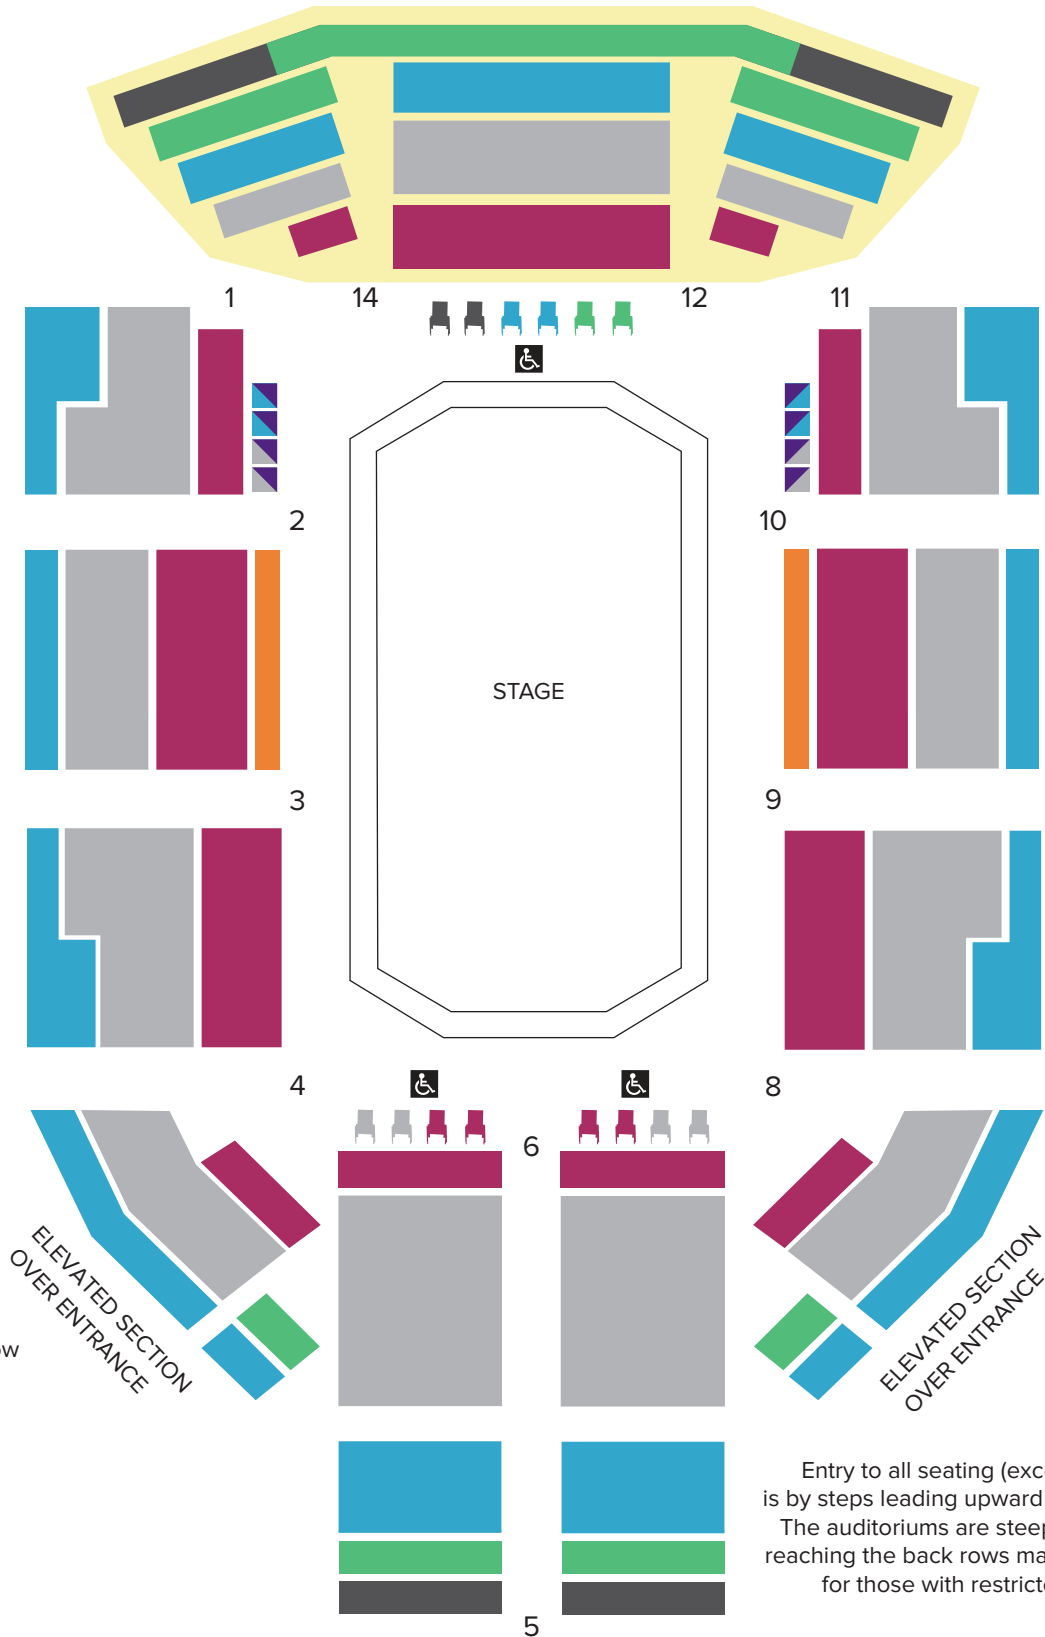

Tom Patterson Theatre

111 Lakeside Drive

- MOBILITY
 - PARTIALLY OBSTRUCTED

- Founder's Row
- Premium
- Spotlight
- A
- B
- C
- Mobility
- Preferred Seating Zone
– additional legroom and roomier seating

Entry to all seating (except front row) is by steps leading upward from stage level. The auditoriums are steeply inclined and reaching the back rows may be challenging for those with restricted mobility.