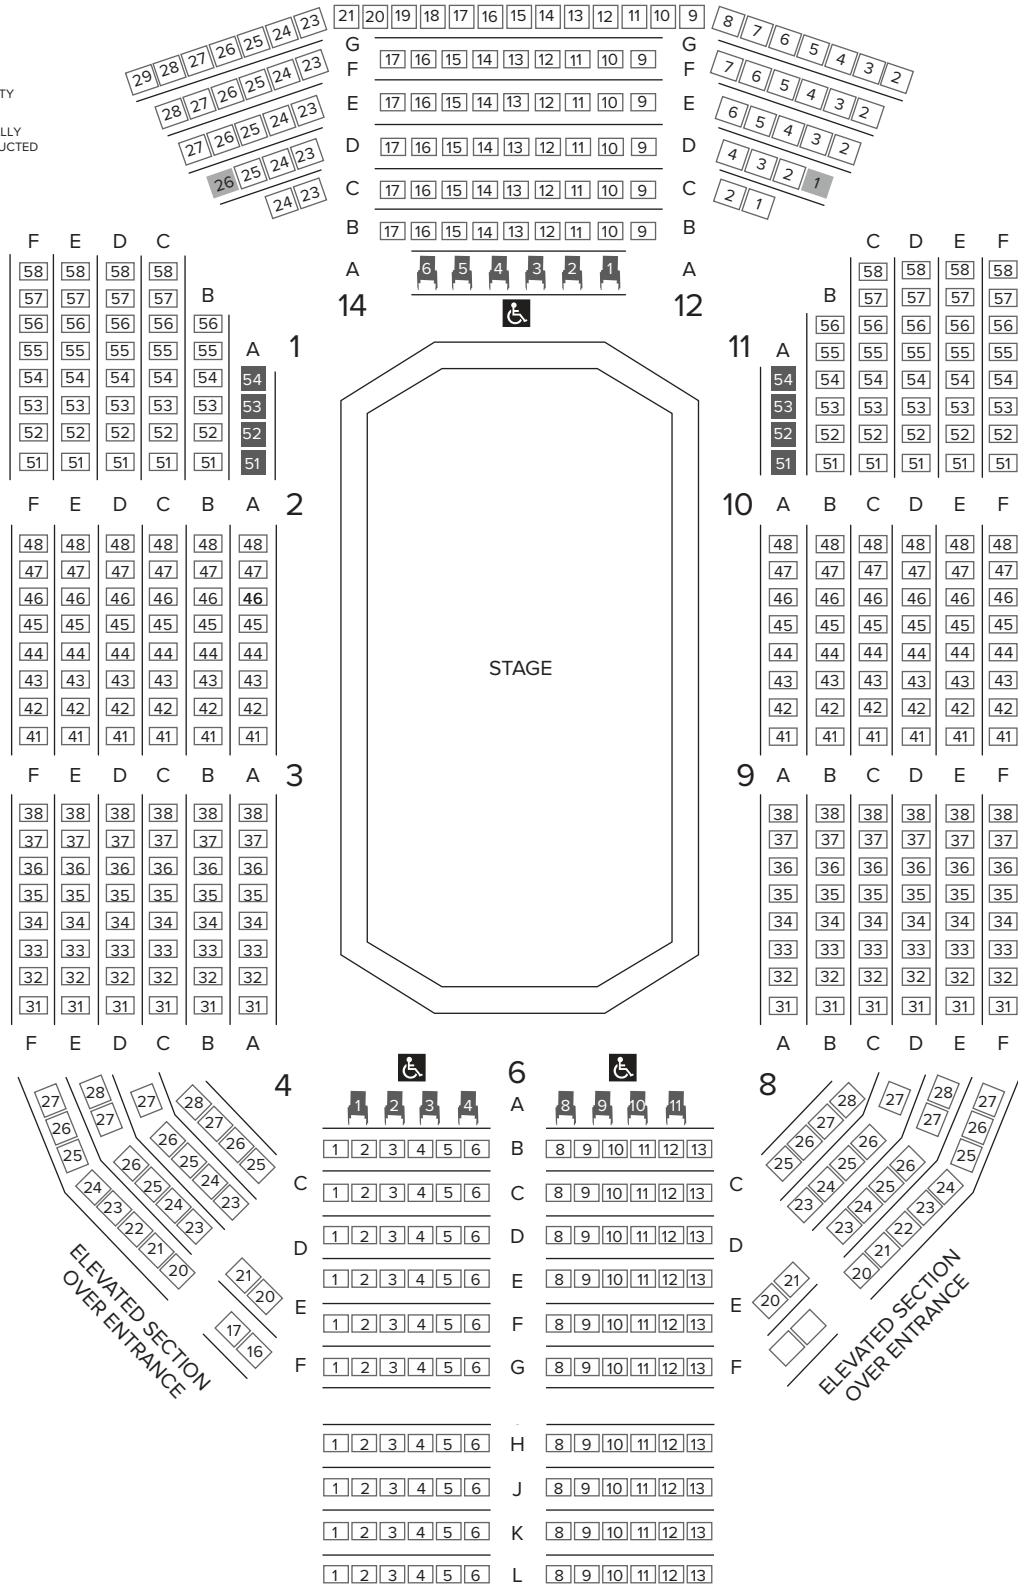

Tom Patterson Theatre

111 Lakeside Drive

- MOBILITY
 - PARTIALLY OBSTRUCTED

- Founder's Row
- Premium
- Spotlight
- A
- B
- C
- Mobility
- Preferred Seating Zone
– additional legroom and roomier seating

Entry to all seating (except front row) is by steps leading upward from stage level. The auditoriums are steeply inclined and reaching the back rows may be challenging for those with restricted mobility.