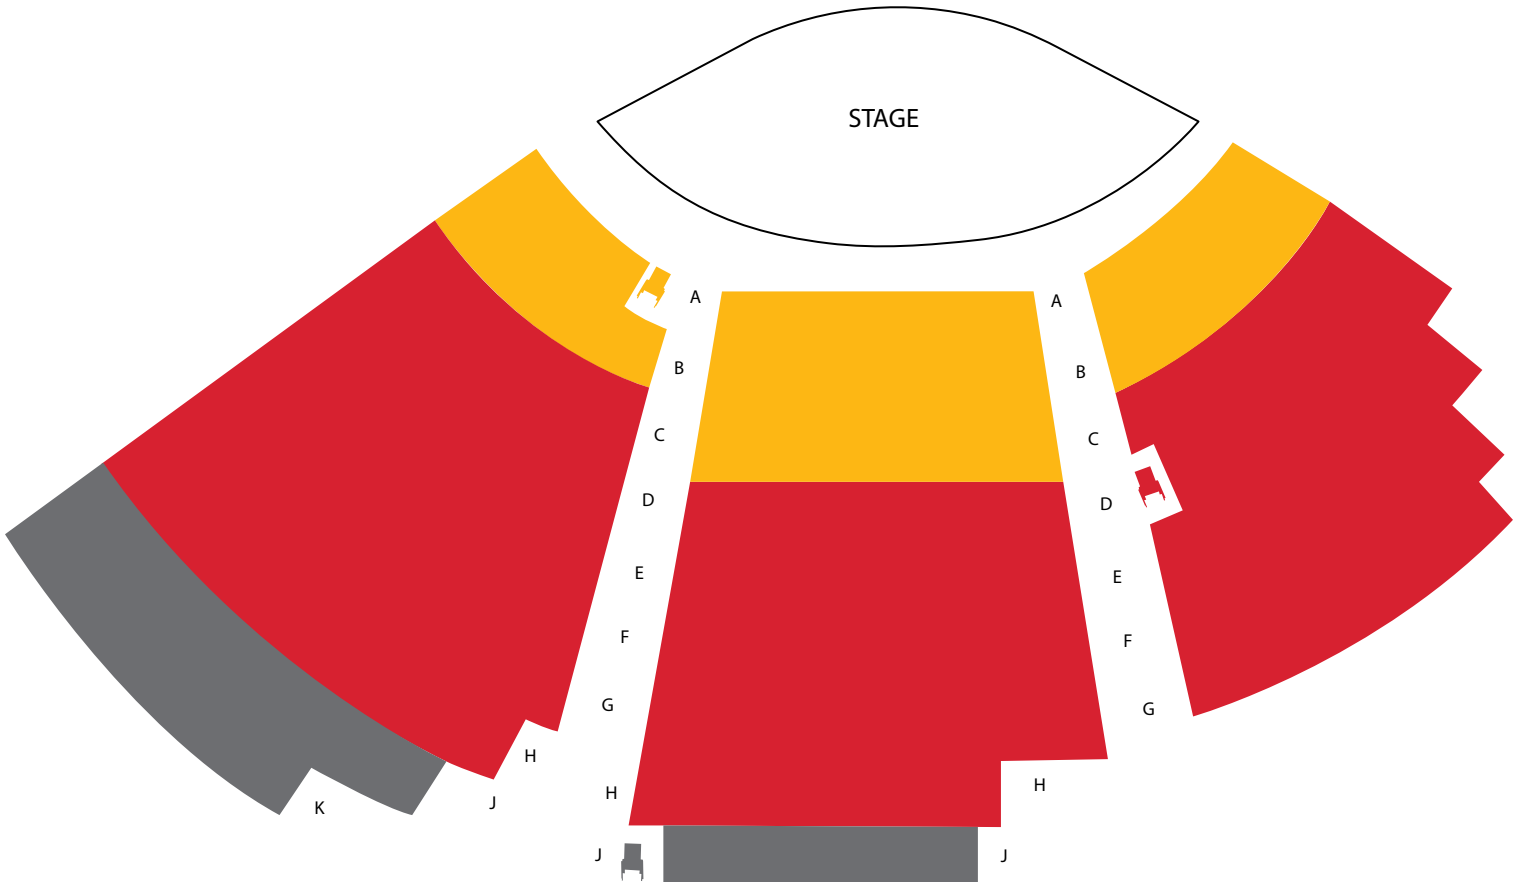

# Stratford FESTIVAL

Lazaridis Hall  
at the Tom Patterson Theatre  
111 Lakeside Drive

- Founders Row
- A
- C