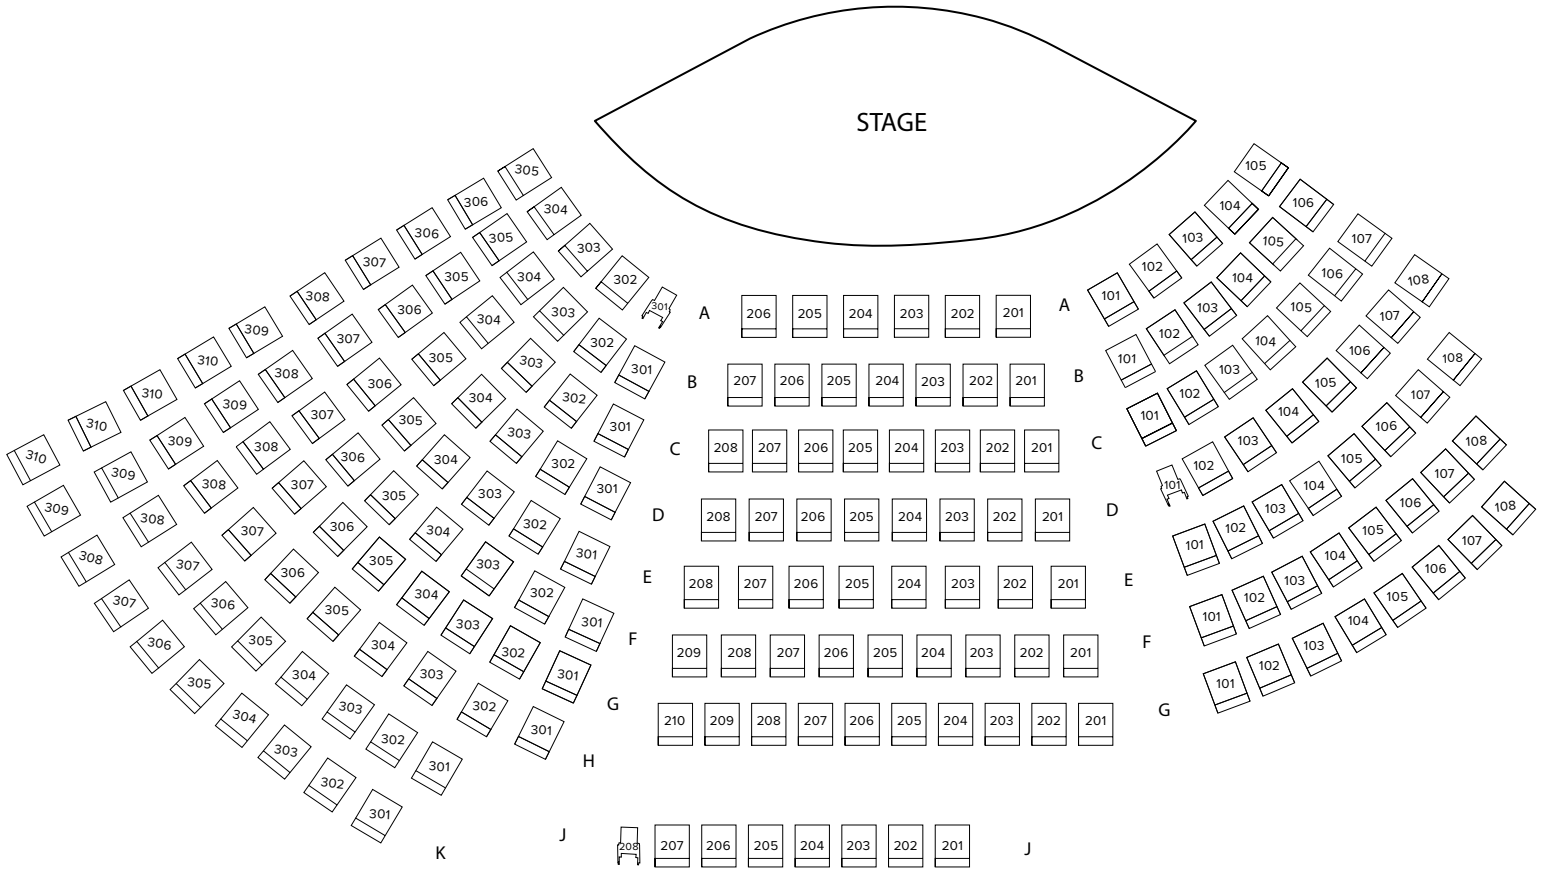

Stratford FESTIVAL

Lazaridis Hall
at the Tom Patterson Theatre
111 Lakeside Drive

Stratford FESTIVAL

Lazaridis Hall
at the Tom Patterson Theatre
111 Lakeside Drive

- Founders Row
- A
- C

Stratford
FESTIVAL

Lazaridis Hall
at the Tom Patterson Theatre
111 Lakeside Drive

- Founders Row
- A
- C