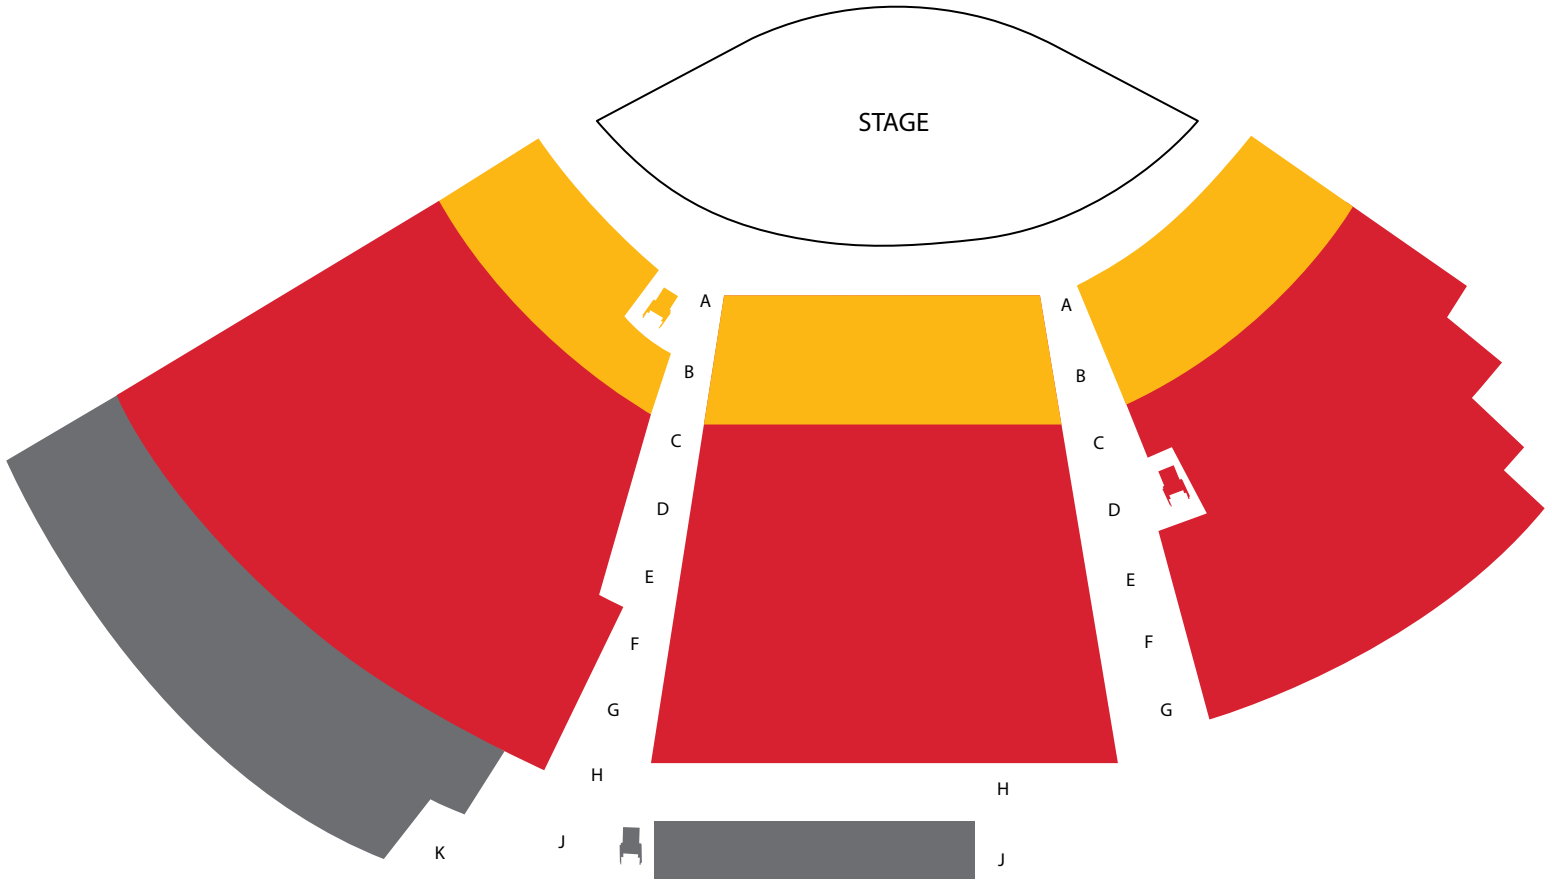

Stratford FESTIVAL

Lazaridis Hall
at the Tom Patterson Theatre
111 Lakeside Drive

Stratford FESTIVAL

Lazaridis Hall
at the Tom Patterson Theatre
111 Lakeside Drive

- Founders Row
- A
- C

Stratford
FESTIVAL

Lazaridis Hall
at the Tom Patterson Theatre
111 Lakeside Drive

- Founders Row
- A
- C