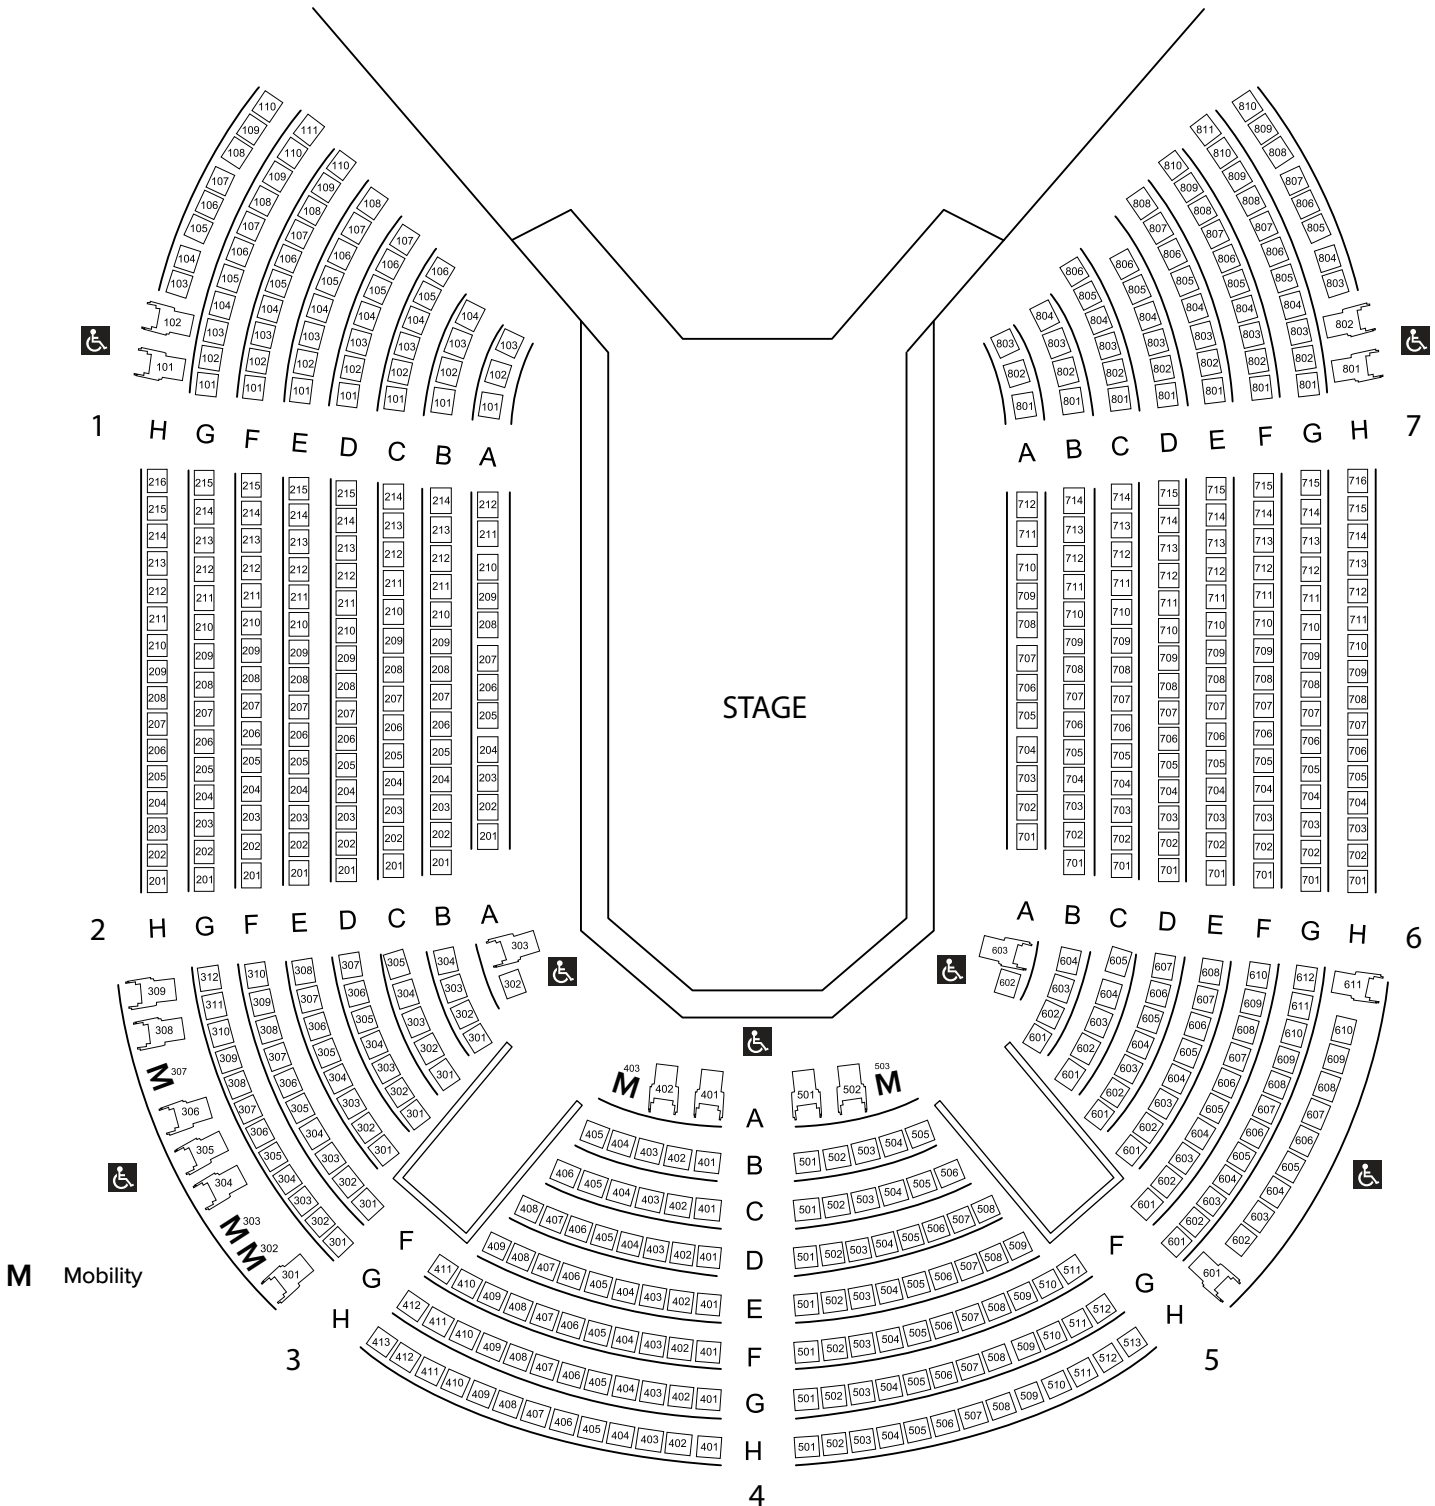

Stratford FESTIVAL

Tom Patterson Theatre
111 Lakeside Drive

Special access seating in front row enters via elevator.
All other seating is by stepped aisles leading down from the rear of the auditorium.