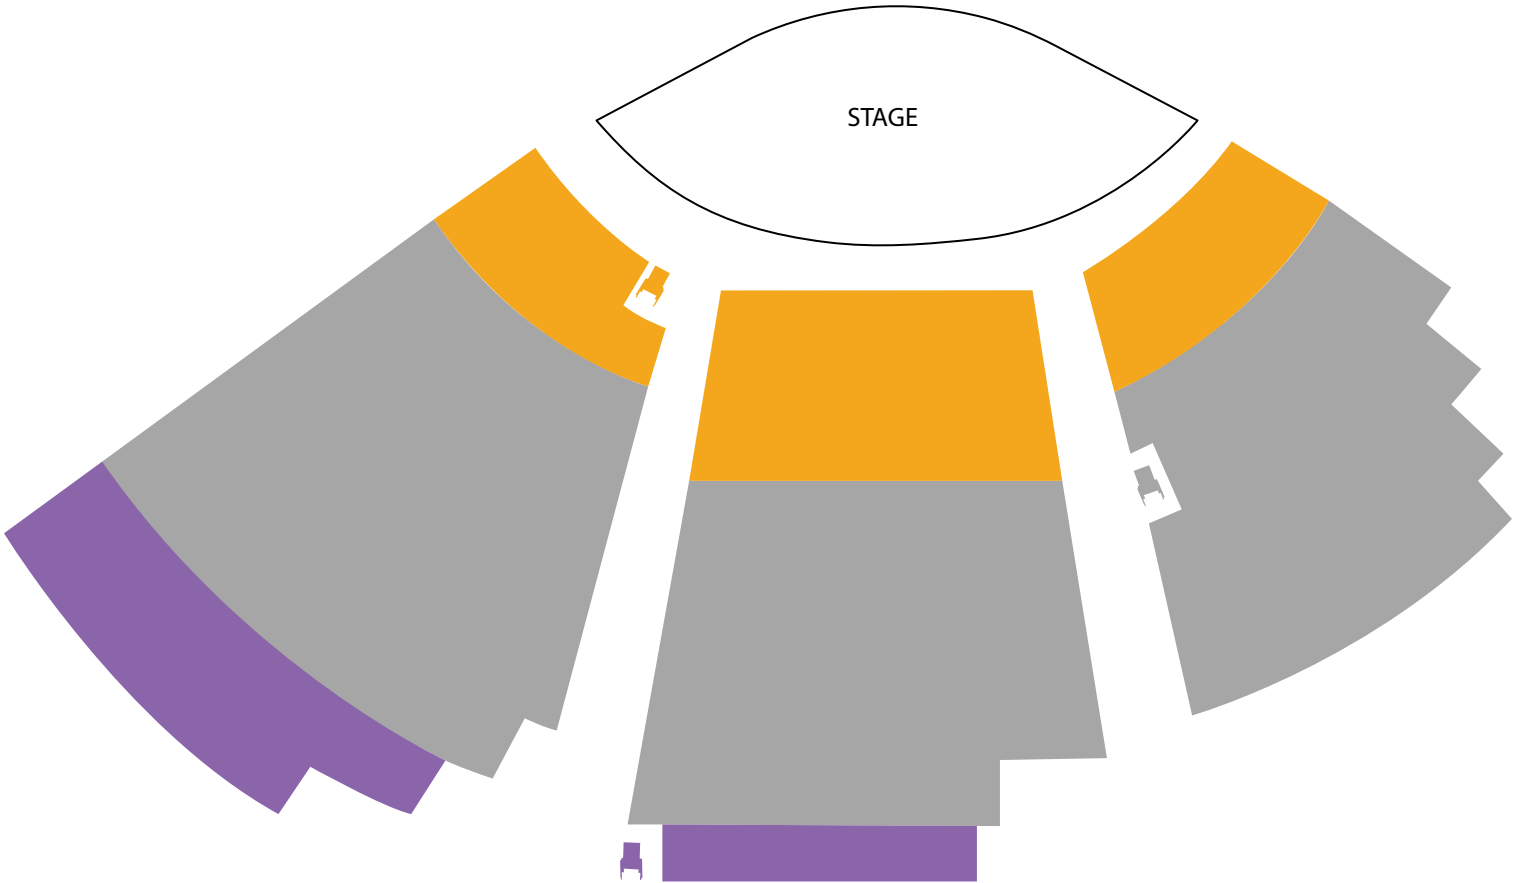

Stratford
FESTIVAL

Lazaridis Hall
at the Tom Patterson Theatre
111 Lakeside Drive

- Founders Row
- A
- C