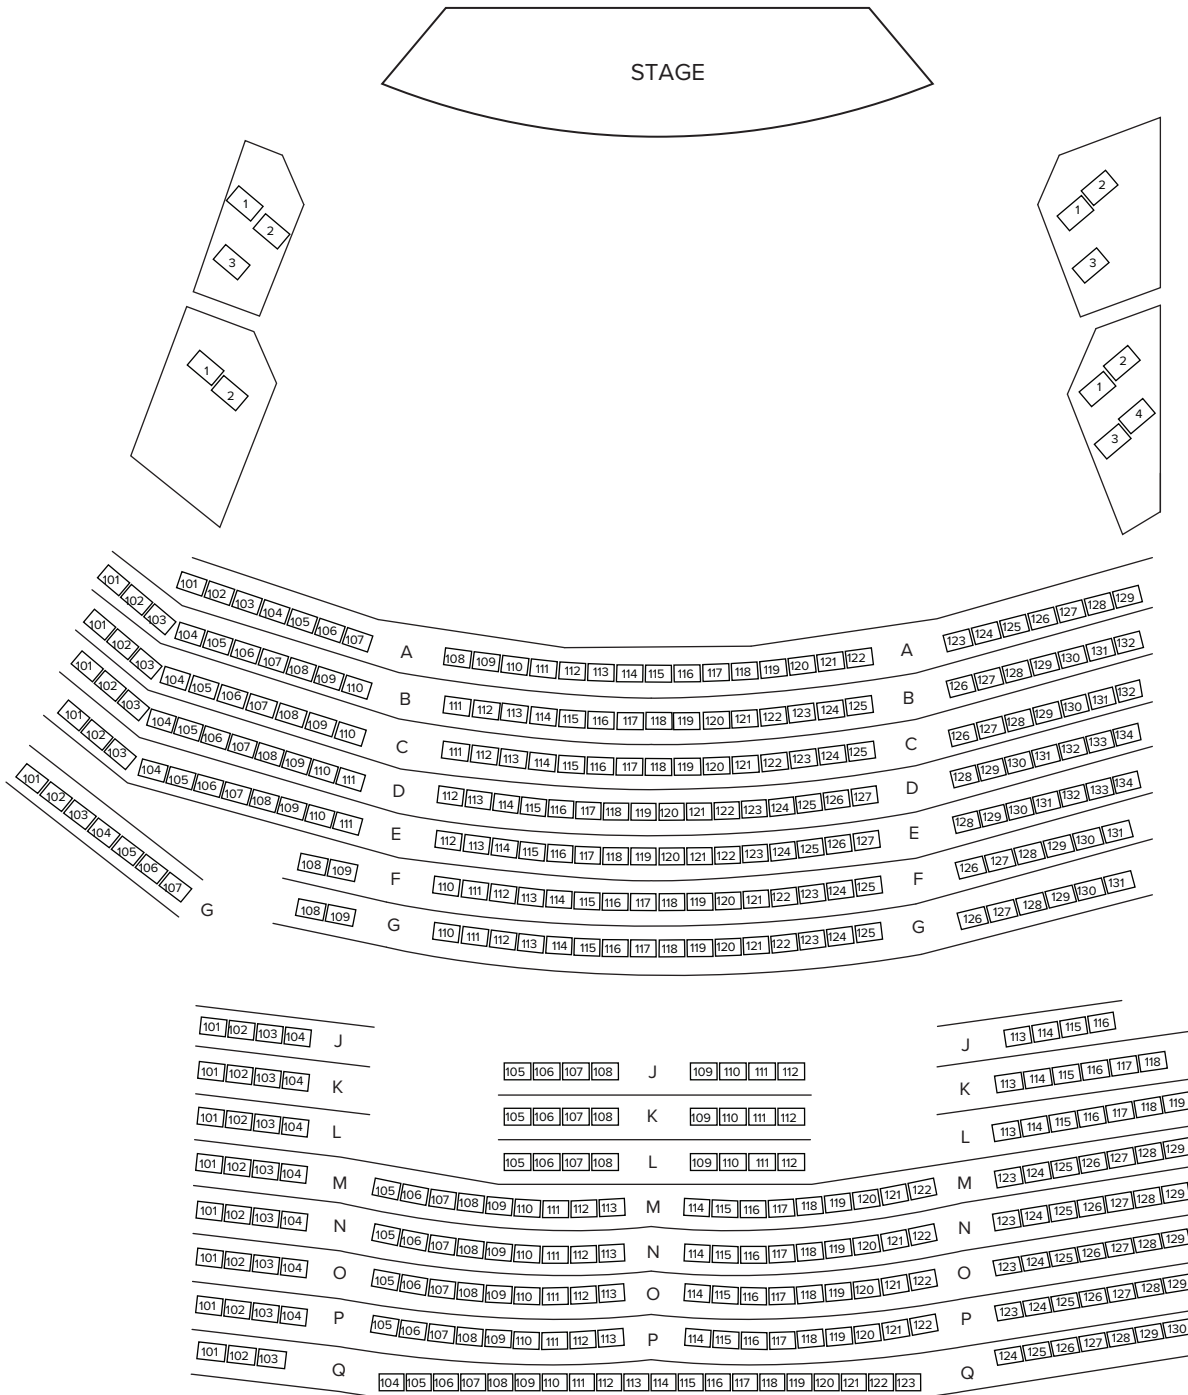

Entry to orchestra seating is by aisles from the rear of the auditorium.

Balcony seating is not accessible to those with restricted mobility.
Balcony overhangs row G of the Orchestra.