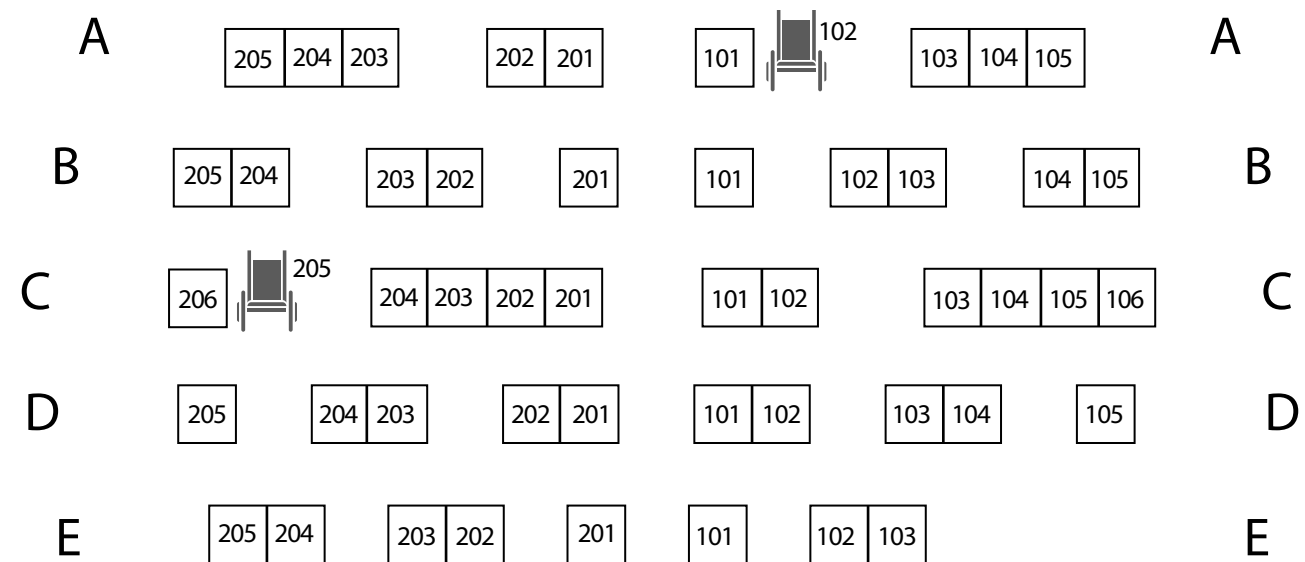

Tom Patterson Theatre Canopy

Pod B

Pod A